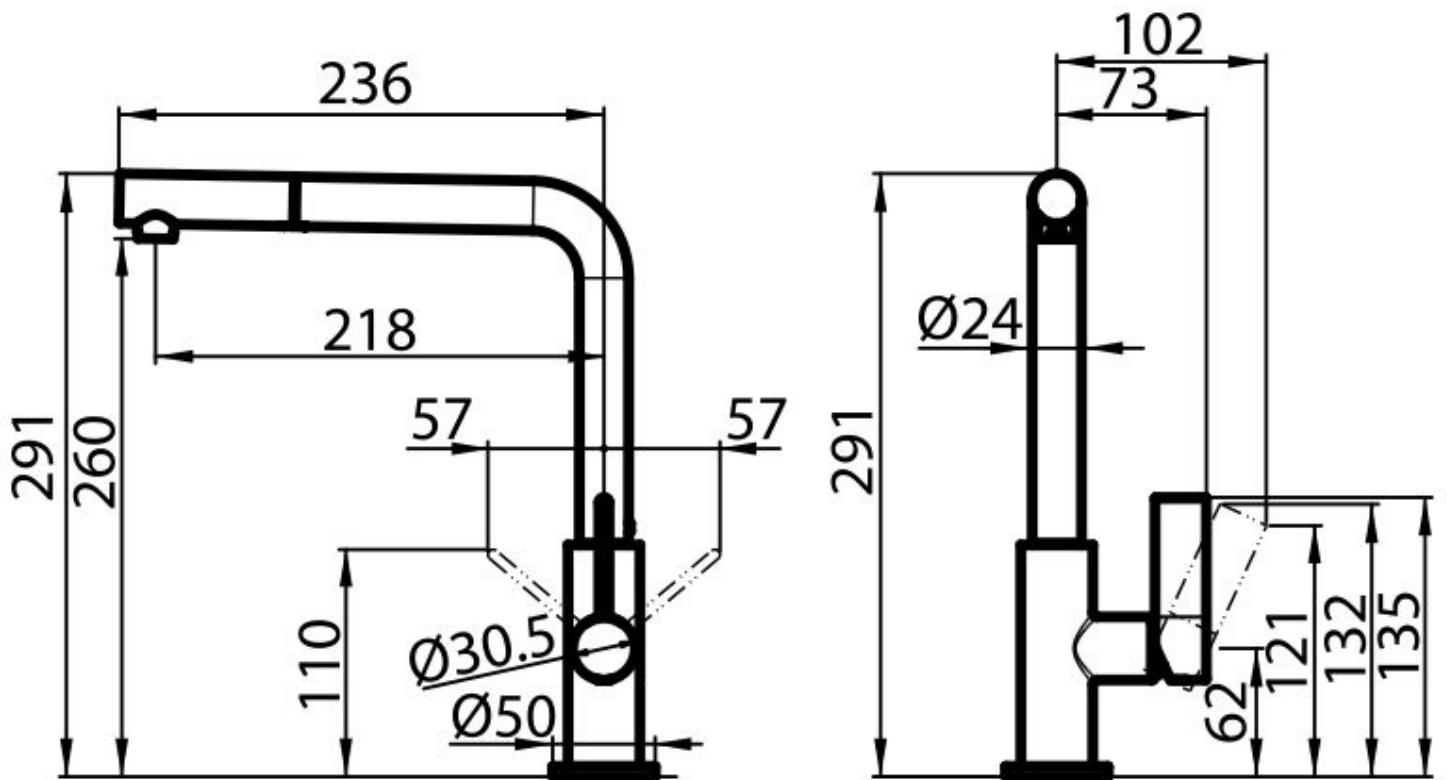

VERONA PLUS

Mixer Taps

Code: R497 F20

MITIGEUR VERONA PLUS

DETAILS

Mixer type Single lever mixer tap with rotating barrel and extractable shower head.

Material Brass

Texture Chromed

Rotating angle 360°

Strengthening plate ø50mm

Cartridge With ceramic discs

Mixer hole ø35mm

Rear encumbrance 35mm

Max worktop thickness 40 mm

FEATURES

Extractable head

The head of the tap is extractable, in order to easily reach any area of the sink.

Rotating angle

All the taps have a wide angle of rotation. Some models even permit a full 360° rotation.

Strengthening plate

Foster's mixer taps are equipped with the strengthening plate that offers perfect stability on any sink.

TECHNICAL DATA

GALLERY